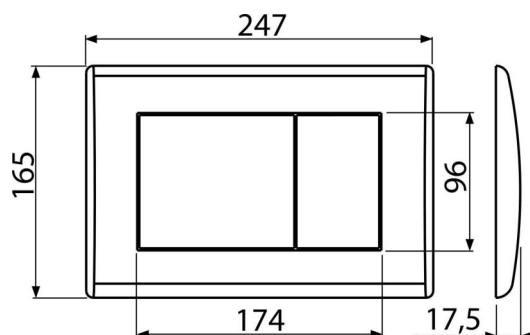

M270

Flush plate for pre-wall installation systems, white-polished

Application

For pre-wall installation systems and concealed WC cisterns

Features

- Double-acting mechanical flushing
- Compatible for all pre-wall installation systems and cisterns for building into solid walls Alca
- Surface finish: white
- Material: plastic

Scope of supply

- Flush plate
- Fixing frame of the flush plate
- Threaded frame clamp 2 pcs
- Flushing mechanism screws 2 pcs
- Template for correct flush plate setup

Order number, Logistic information

Code	EAN	Weight (piece packing palett)	Dimensions (piece packing)	Quantity (packing palett)
M270	8594045938234	0,38 9,40 283,1 kg	250×40×175 595×245×395 mm	25 700 pcs

Warranty

2/2 years *

Technical specifications