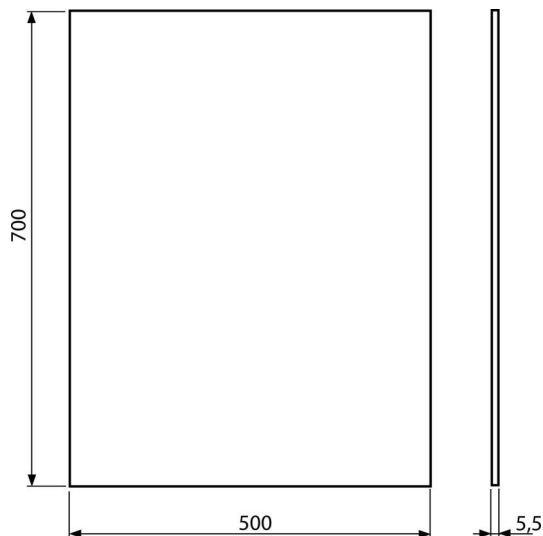

M950

Noise insulation for wall-hung urinals

Application

For wall-hung urinals

To compensate the inequalities between the ceramics and the tiles

Features

- Interrupts the transmission of vibrations between the wall and the ceramics
- No memory effect
- Simply trimable to the shape of the used ceramics
- Material: XLPE

Scope of supply

- Insulation board

Order number, Logistic information

Code	EAN	Weight (piece | packing | palett)	Dimensions (piece | packing)	Quantity (packing | palett)
M950	8595580503147	0,08 | 4,60 | 38,4 kg	700x500x5,5 | 640x610x530 mm	60 | 240 pcs

Warranty

2/2 years *