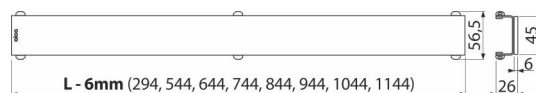

GL1202-650

GLASS – Grid for shower drain, glass-green

Application

For ALCA linear shower drains APZ6, APZ106, APZ1006, APZ1106, APZ16, APZ116, APZ1016, APZ1116

Features

- Material: glass, stainless steel DIN 1.4301
- The basis is a stainless steel U-profile, which is glued to a massive polished plate made of tempered glass

Scope of supply

- Dismantling hook
- Plastic grid support
- Grid

Order number, Logistic information

Code	EAN	Weight (piece | packing | palett)	Dimensions (piece | packing)	Quantity (packing | palett)
GL1202-650	8595580508012	650 mm 1,23 | 1,23 | - kg	800x0xØ60 | - mm	1 | - pc

Warranty

2/3 years *

Norms

EN 1253

Technical specifications

- Load class H15 150 kg