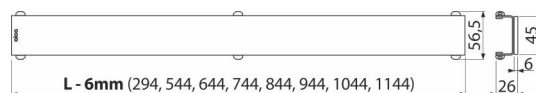

GL1202-850

GLASS – Grid for shower drain, glass-green

Application

For ALCA linear shower drains APZ6, APZ106, APZ1006, APZ1106, APZ16, APZ116, APZ1016, APZ1116

Features

- Material: glass, stainless steel DIN 1.4301
- The basis is a stainless steel U-profile, which is glued to a massive polished plate made of tempered glass

Scope of supply

- Dismantling hook
- Plastic grid support
- Grid

Order number, Logistic information

Code	EAN		Weight (piece packing palett)	Dimensions (piece packing)	Quantity (packing palett)
GL1202-850	8595580508050	850 mm	1,63 1,63 - kg	1200x0xØ60 - mm	1 - pc