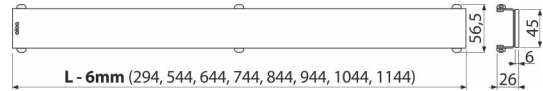

GL1202-950

GLASS – Grid for shower drain, glass-green

Application

For ALCA linear shower drains APZ6, APZ106, APZ1006, APZ1106, APZ16, APZ116, APZ1016, APZ1116

Features

- Material: glass, stainless steel DIN 1.4301
- The basis is a stainless steel U-profile, which is glued to a massive polished plate made of tempered glass

Scope of supply

- Dismantling hook
- Plastic grid support
- Grid

Order number, Logistic information

Code	EAN	Weight (piece packing palett)	Dimensions (piece packing)	Quantity (packing palett)
GL1202-950	8595580508074	950 mm 1,76 1,76 - kg	1200x0xØ60 - mm	1 - pc