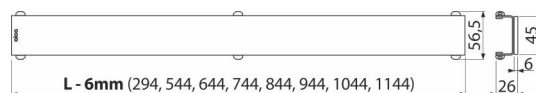

GL1204-550

GLASS – Grid for shower drain, glass-black

Application

For ALCA linear shower drains APZ6, APZ106, APZ1006, APZ1106, APZ16, APZ116, APZ1016, APZ1116

Features

- Material: glass, stainless steel DIN 1.4301
- The basis is a stainless steel U-profile, which is glued to a massive polished plate made of tempered glass

Scope of supply

- Dismantling hook
- Plastic grid support
- Grid

Order number, Logistic information

Code	EAN	Weight (piece | packing | palett)	Dimensions (piece | packing)	Quantity (packing | palett)
GL1204-550	8595580508456	550 mm 1,09 | 1,09 | - kg	800x0xØ60 | - mm	1 | - pc

Warranty

2/3 years *

Norms

EN 1253

Technical specifications

- Load class H15 150 kg