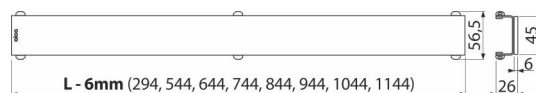

GL1204-750

GLASS – Grid for shower drain, glass-black

Application

For ALCA linear shower drains APZ6, APZ106, APZ1006, APZ1106, APZ16, APZ116, APZ1016, APZ1116

Features

- Material: glass, stainless steel DIN 1.4301
- The basis is a stainless steel U-profile, which is glued to a massive polished plate made of tempered glass

Scope of supply

- Dismantling hook
- Plastic grid support
- Grid

Order number, Logistic information

Code	EAN	Weight (piece packing palett)	Dimensions (piece packing)	Quantity (packing palett)
GL1204-750	8595580508500	750 mm 1,36 1,36 - kg	800x0xØ60 - mm	1 - pc