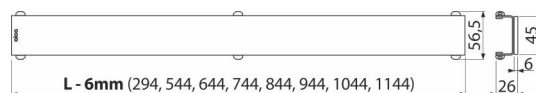

GL1204-850

GLASS – Grid for shower drain, glass-black

Application

For ALCA linear shower drains APZ6, APZ106, APZ1006, APZ1106, APZ16, APZ116, APZ1016, APZ1116

Features

- Material: glass, stainless steel DIN 1.4301
- The basis is a stainless steel U-profile, which is glued to a massive polished plate made of tempered glass

Scope of supply

- Dismantling hook
- Plastic grid support
- Grid

Order number, Logistic information

Code	EAN	Weight (piece packing palett)	Dimensions (piece packing)	Quantity (packing palett)
GL1204-850	8595580508562	850 mm 1,61 1,61 - kg	1200x0xØ60 - mm	1 - pc