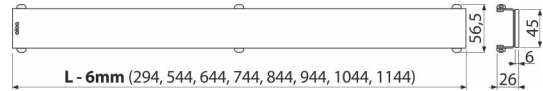

GL1204-1050

GLASS – Grid for shower drain, glass-black

Application

For ALCA linear shower drains APZ6, APZ106, APZ1006, APZ1106, APZ16, APZ116, APZ1016, APZ1116

Features

- Material: glass, stainless steel DIN 1.4301
- The basis is a stainless steel U-profile, which is glued to a massive polished plate made of tempered glass

Scope of supply

- Dismantling hook
- Plastic grid support
- Grid

Order number, Logistic information

Code	EAN	Weight (piece packing palett)	Dimensions (piece packing)	Quantity (packing palett)
GL1204-1050	8595580508609	1050 mm 1,89 1,89 - kg	1200x0xØ60 - mm	1 - pc