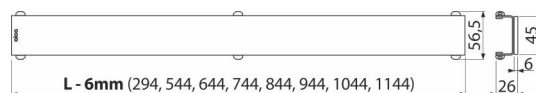

GL1204-300

GLASS – Grid for shower drain, glass-black

Application

For ALCA linear shower drains APZ6, APZ106, APZ1006, APZ1106, APZ16, APZ116, APZ1016, APZ1116

Features

- Material: glass, stainless steel DIN 1.4301
- The basis is a stainless steel U-profile, which is glued to a massive polished plate made of tempered glass

Scope of supply

- Dismantling hook
- Plastic grid support
- Grid

Order number, Logistic information

Code	EAN		Weight (piece | packing | palett)	Dimensions (piece | packing)	Quantity (packing | palett)
GL1204-300	8595580527044	300 mm	0,73 | 0,73 | - kg	400x0xØ60 | - mm	1 | - pc

Warranty

2/3 years *

Norms

EN 1253

Technical specifications

- Load class H15 150 kg