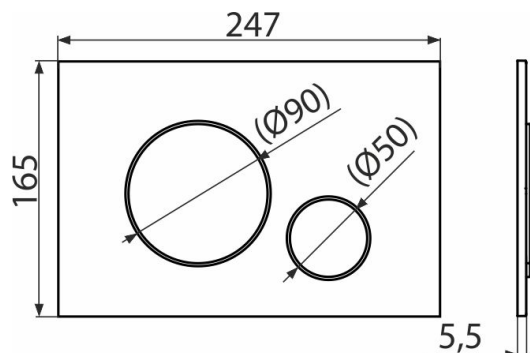

M670

Flush plate for pre-wall installation systems, white-polished

Application

For pre-wall installation systems and concealed WC cisterns

Features

- The flush plate thanks to its profile stands out only 5.5 mm above the tiles
- Double-acting mechanical flushing
- Compatible for all pre-wall installation systems and cisterns for building into solid walls Alca
- Surface finish: white
- Material: plastic

Scope of supply

- Flush plate
- Fixing frame of the flush plate
- Threaded frame clamp 2 pcs
- Flushing mechanism screws 2 pcs
- Template for correct flush plate setup

Order number, Logistic information

Code	EAN	Weight (piece packing palett)	Dimensions (piece packing)	Quantity (packing palett)
M670	8595580562663	0,36 9,07 274,0 kg	250×170×36 595×395×245 mm	25 700 pcs

Warranty

2/2 years *

Technical specifications

- Operating force < 20 N