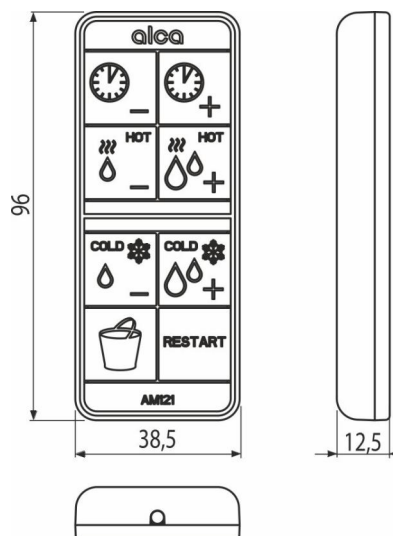

P195

Remote control for AM121

Application

Features

- Flush time function (-/+) 12/24/36/48/60/72 h
- Hygienic rinse with warm water (-/+) 10-100 s
- Activation of immediate water flushing

Scope of supply

- Remote controller

Order number, Logistic information

Code	EAN	Weight (piece packing palett)	Dimensions (piece packing)	Quantity (packing palett)
P195	8595580580551	0,08 - - kg	95x95x17 mm	1 - pc

Warranty

2/2 years *