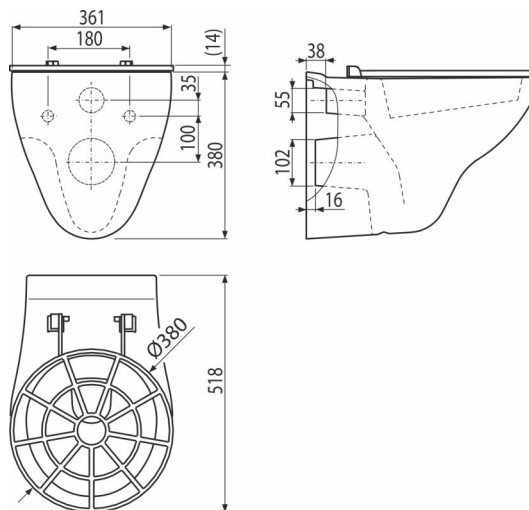

# WS AURA

Waste sink with cover grid

### Features

- Color: white
- Fixing spacing 180 mm
- Deep flushing
- Toilet bowl with grid for utility sinks with the possibility of connection to flushing systems
- Material: ceramic

### Order number, Logistic information

Code	EAN	Weight (piece   packing   palett)	Dimensions (piece   packing)	Quantity (packing   palett)
WS AURA	8595580589363	15,36   15,36   204,4 kg	640x390x440   – mm	1   12 pcs

### Technical specifications

- Volume of flushing 3/6 l